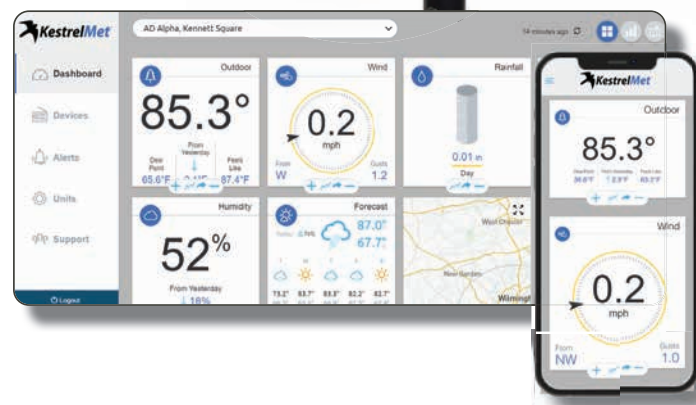

Wi-Fi or Cellular

KestrelMet
6000
From PowerWise Systems

**power
wise**

KestrelMet® 6000AG Weather Station

The Most Cost-Effective Easy-to-Use Professional-Grade Weather Station Available

Produce More with Less.

The KestrelMet 6000 from PowerWise is a rugged on-site weather monitoring solution featuring accurate measurements, add-on AG sensors, a high-power solar panel with a backup battery, and a built-in cellular or easy to connect Wi-Fi connectivity. With hardware and subscriptions that cost less than half of what other leading companies charge, the KestrelMet 6000 delivers the lowest total cost of ownership for a cellular weather station.

- **Wi-Fi or Cellular Communication**
- **All-in-One Weather Station**
- **Out-of-the-Box Ready**
- **Lowest Cost of Ownership**
- **First Year Free Data Plan (Cellular)**
- **Rain Gauge accuracy +/- 2% via Pronamic upgrade**
- **24-hour Aspirated Fan for Improved Accuracy (RH/Temp)**
- **Custom Options Available on Request**

LOW-COST Cellular Data Plan

First Year Free

The KestrelMet comes with a cloud-connected data plan from Verizon or AT&T for under $50/year, with the first year of data completely FREE. Add in a long service life with continuous reliable operation, and the powerfully capable KestrelMet 6000 AG emerges as the clear winner for value and performance when compared to other leading farm weather stations.

KestrelMet Wi-Fi Weather Station

The KestrelMet 6000 weather station connects directly to your WiFi network and sends measurement data to the AWN cloud. View your current measurements and access historical data, charts, and more on the Ambient Weather Network (AWN).

PRONAMIC® **Rain-gauge tipping mechanism upgrade for improved accuracy**

**power
wise**

PowerWise Systems, 124 Main Street, Bucksport, 04416 Maine, USA
www.powerwisesystems.com +1 207 370 6517 sales@powerwisesystems.com