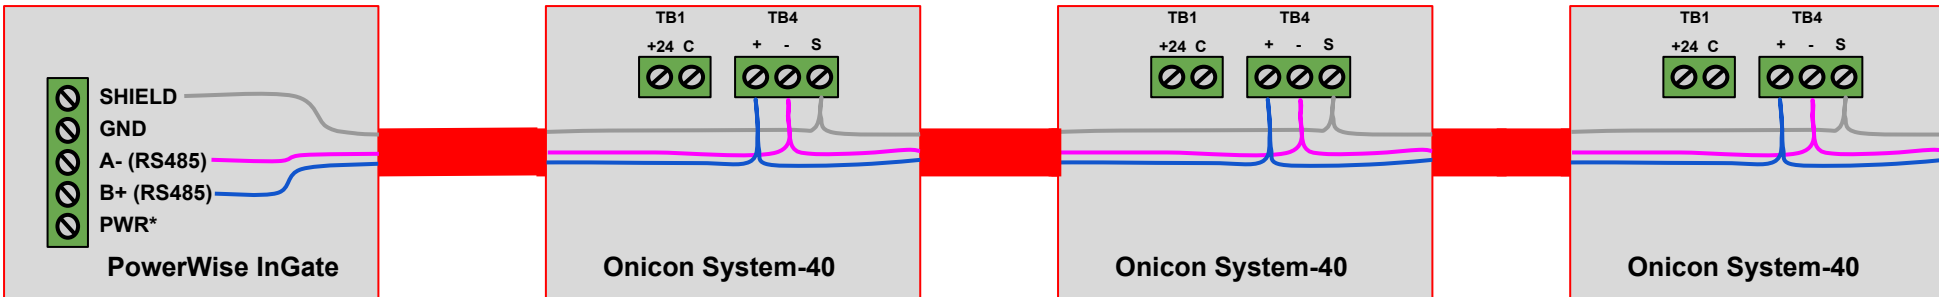

inGate F-4600 Flow Meter Wiring

Connection Specification

ONICON F-4600

LEGEND:

- Modbus RTU Wiring
- CAT5e Ethernet Cable
- DC Power Wall Supply