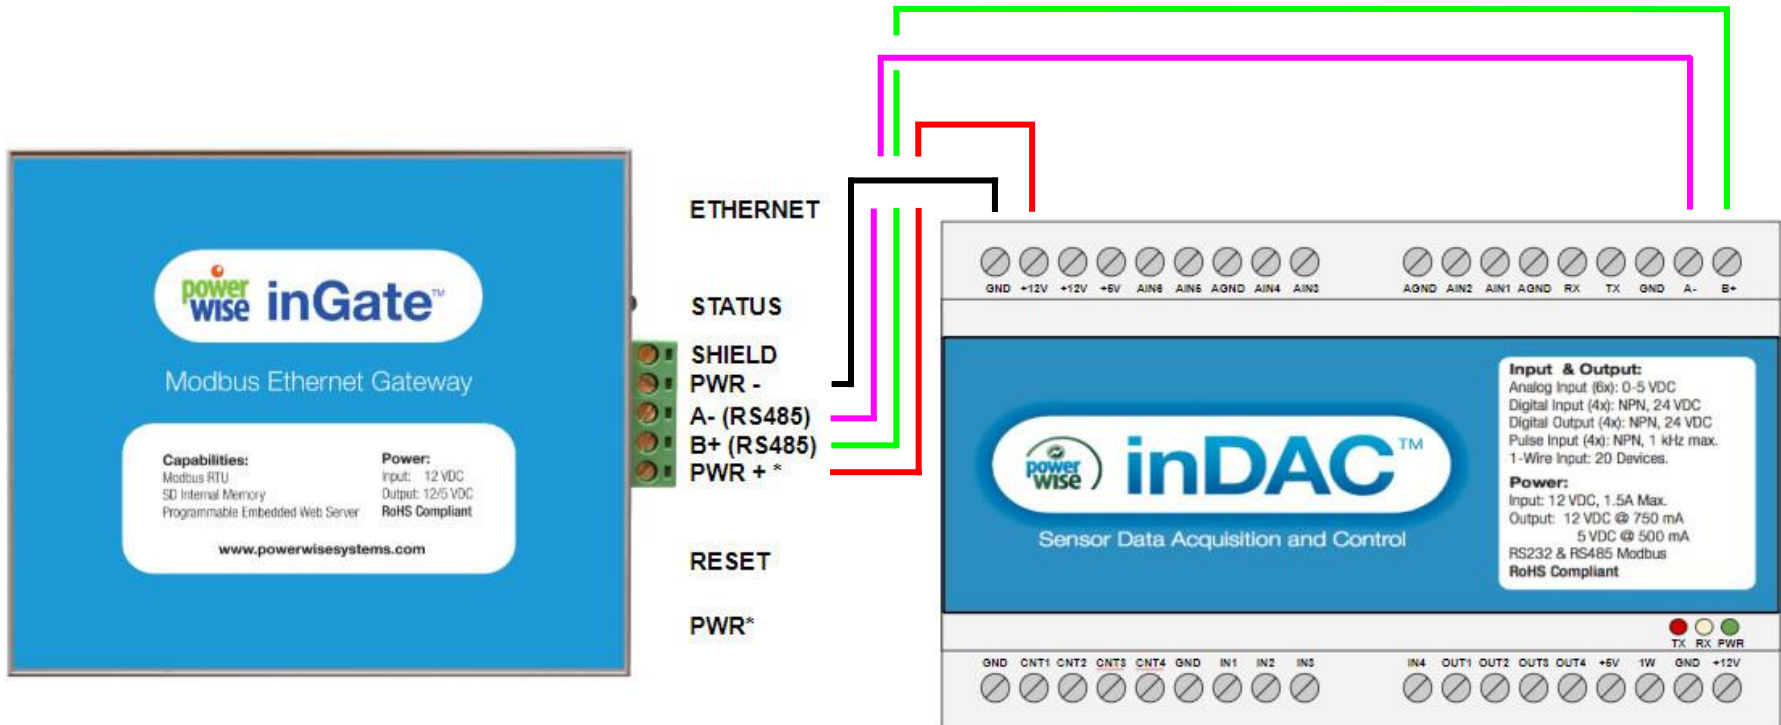

PowerWise Hardware Diagram

inGate and inDAC

PowerWise
124 Main Street
Bucksport, ME 04416

* DC power terminals are interconnected. Do not connect to multiple power sources.